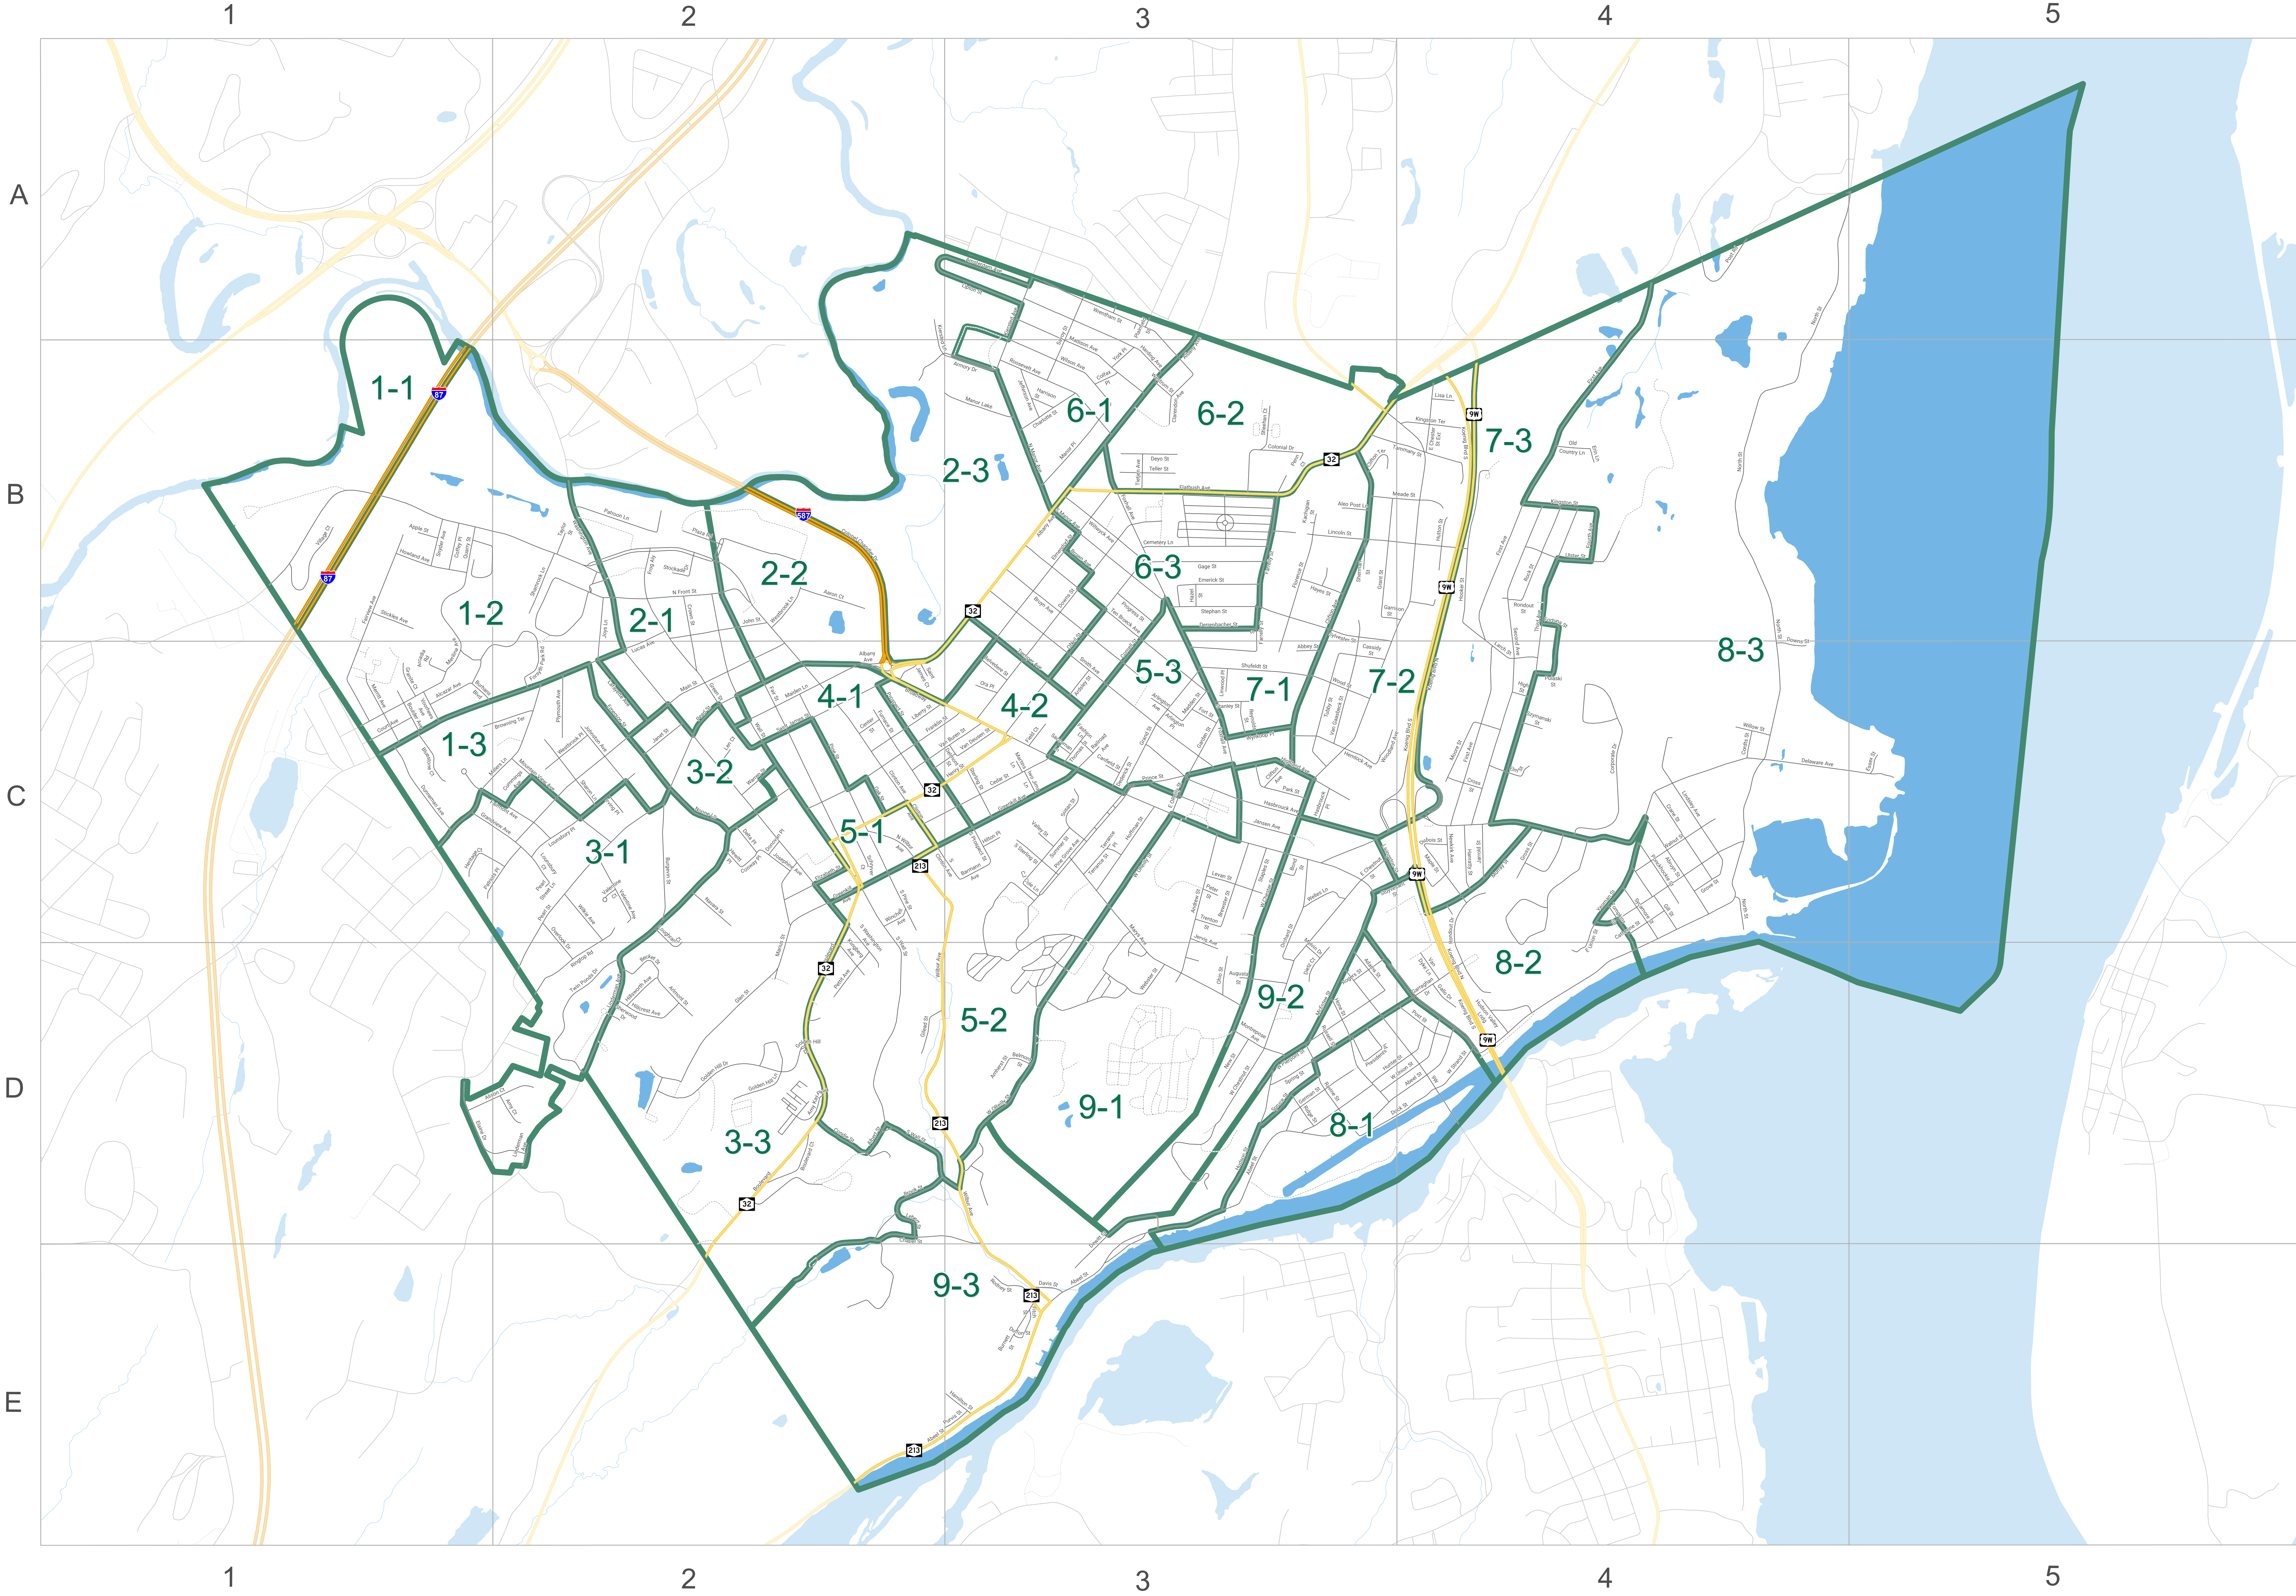

2022 City of Kingston Election Districts